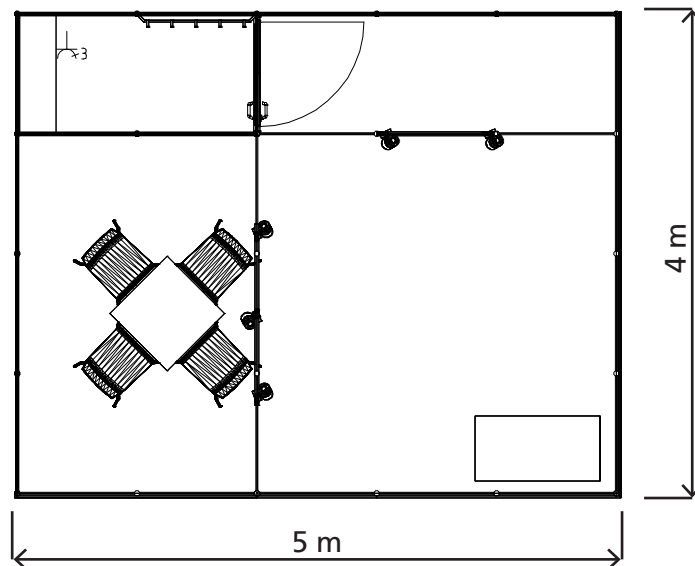

1 LED spotlight per 4sqm stand area

Modular side and back walls, h: 250cm, white

1 triple socket

Carpet, needle felt

Comfort

Fascia, h: 30cm, white incl. logo or inscription in Helvetica font, semi-bold, dark grey, h: 100mm, 25 letters max. on each open side of the stand

1 LED spotlight per 4sqm stand area

Modular side and back walls, h: 250cm, white

1 table „Chromo“, 67x67x73 cm, 4 „Kuadra“ chairs, white (3 chairs for stands < 15sqm)

Cubicle 2sqm (1 sqm for stands < 15sqm) with lockable door, 1 coat rack, 2 shelves 100x30cm and 1 triple socket

1 bar table, white, 118x59x110cm, 5 „Kuadra“ bar stools, white (3 bar stools for stands < 18sqm)

Carpet, needle felt

Cubicle 2sqm (1 sqm for stands < 15sqm), with lockable door, 1 coat rack, 2 shelves 100x30cm and 1 triple socket

1 bar table, white, 118x59x110 cm,
3 „Kuadra“ bar stools, white

Counter „Leipzig“, 100x50x100 cm, white, open