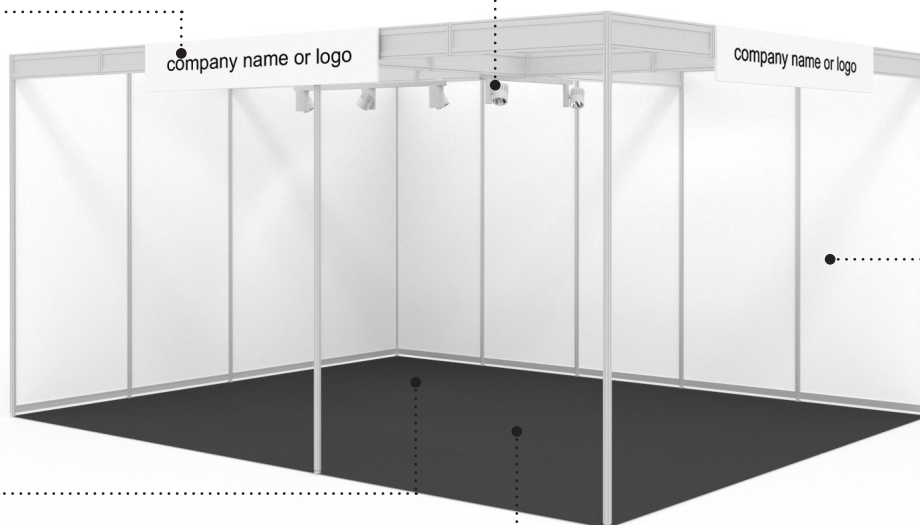

Basic

1 fascia board, h: 30cm, white incl. logo or inscription in Helvetica font, semi-bold, dark grey, h: 100mm, 25 letters max. on each open side of the stand (1 fascia board incl. logo or inscription for stands < 8sqm)

1 LED spotlight per 4sqm stand area

Modular side and back walls, h: 250cm, white

1 triple socket

Carpet, needle felt

Comfort

Fascia, h: 30cm, white incl. logo or inscription in Helvetica font, semi-bold, dark grey, h: 100mm, 25 letters max. on each open side of the stand

1 LED spotlight per 4sqm stand area

Modular side and back walls, h: 250cm, white

1 table „Chromo“, 67x67x73 cm, 4 „Kuadra“ chairs, white (3 chairs for stands < 15sqm)

Cubicle 2sqm (1 sqm for stands < 15sqm) with lockable door, 1 coat rack, 2 shelves 100x30cm and 1 triple socket

1 bar table, white, 118x59x110cm, 5 „Kuadra“ bar stools, white (3 bar stools for stands < 18sqm)

Carpet, needle felt

Cubicle 2sqm (1 sqm for stands < 15sqm), with lockable door, 1 coat rack, 2 shelves 100x30cm and 1 triple socket