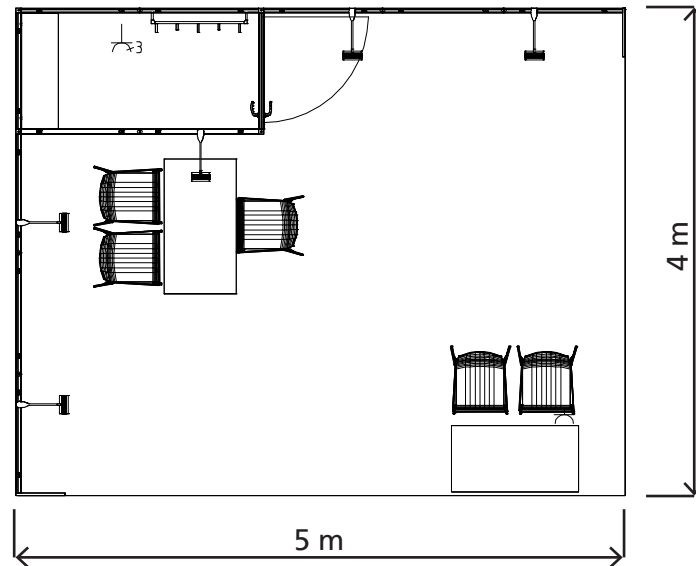

Neo kantus

Graphic element on each open side with logo or inscription in Helvetica font, semi-bold, dark grey, 25 letters max. on each open side of the stand

1 bar table, white, 118x59x110cm, 5 „Kuadra“ bar stools, white (3 bar stools for stands < 18sqm)

Carpet, needle felt

Cubicle 2sqm (1 sqm for stands < 15sqm), with lockable door, 1 coat rack, 2 shelves 100x30cm and 1 triple socket

1 LED spotlight per 4sqm stand area

Support-free design system „megawall“, wall infills white with shadow gap, height: 250cm, walls can be covered with fabric prints (upon request)

Counter „Leipzig LED“, lockable, white, illuminated front, incl. fabric with digital print