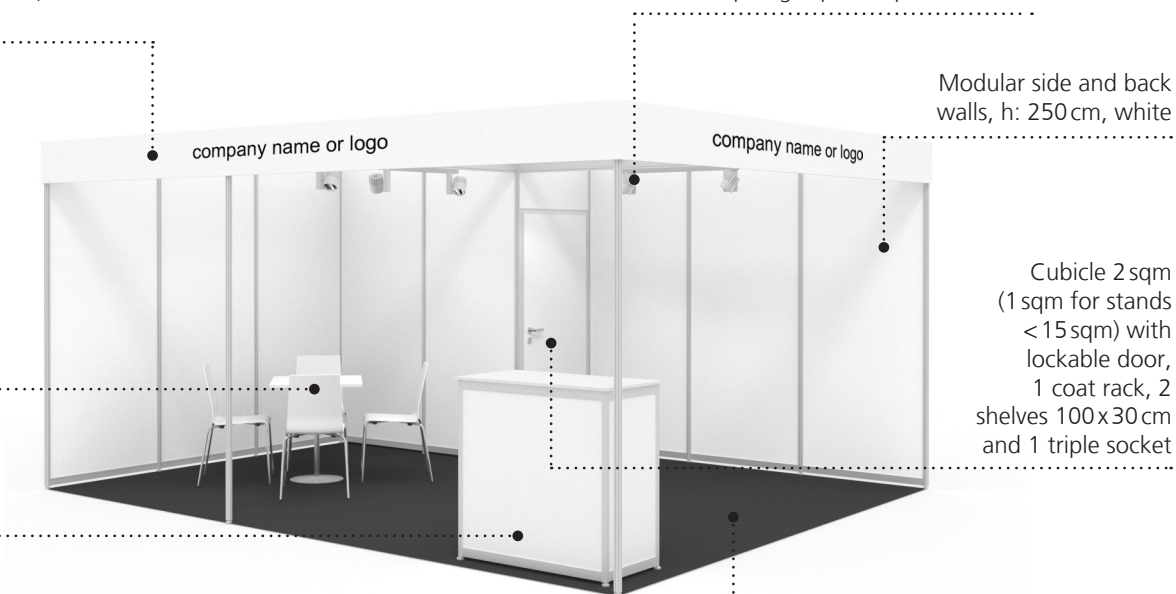

Fascia, h: 30cm, white incl. logo or inscription in Helvetica font, semi-bold, dark grey, h: 100mm, 25 letters max. on each open side of the stand

1 LED spotlight per 4sqm stand area

Modular side and back walls, h: 250cm, white

1 table „Chromo“, 67x67x73 cm, 4 „Kuadra“ chairs, white (3 chairs for stands < 15sqm)

Cubicle 2sqm (1 sqm for stands < 15sqm) with lockable door, 1 coat rack, 2 shelves 100x30cm and 1 triple socket

Counter „Leipzig“, 100x50x100cm, white, open