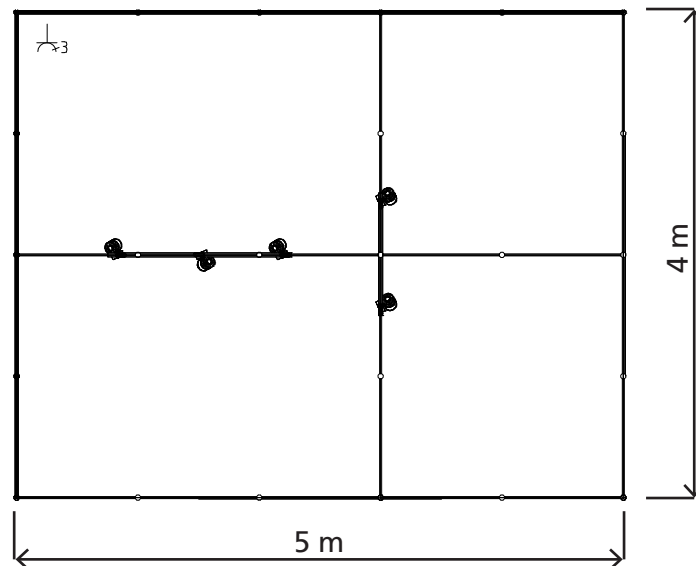

Basic

1 fascia board, h: 30cm, white incl. logo or inscription in Helvetica font, semi-bold, dark grey, h: 100mm, 25 letters max. on each open side of the stand (1 fascia board incl. logo or inscription for stands < 8sqm)

1 LED spotlight per 4sqm stand area

Modular side and back walls, h: 250cm, white

1 triple socket

Carpet, needle felt

Comfort

Fascia, h: 30cm, white incl. logo or inscription in Helvetica font, semi-bold, dark grey, h: 100mm, 25 letters max. on each open side of the stand

1 LED spotlight per 4sqm stand area

Modular side and back walls, h: 250cm, white

1 table „Chromo“, 67x67x73 cm, 4 „Kuadra“ chairs, white (3 chairs for stands < 15sqm)

Cubicle 2sqm (1 sqm for stands < 15sqm) with lockable door, 1 coat rack, 2 shelves 100x30cm and 1 triple socket

1 bar table, white, 118x59x110 cm,
3 „Kuadra“ bar stools, white

Counter „Leipzig“, 100x50x100 cm, white, open