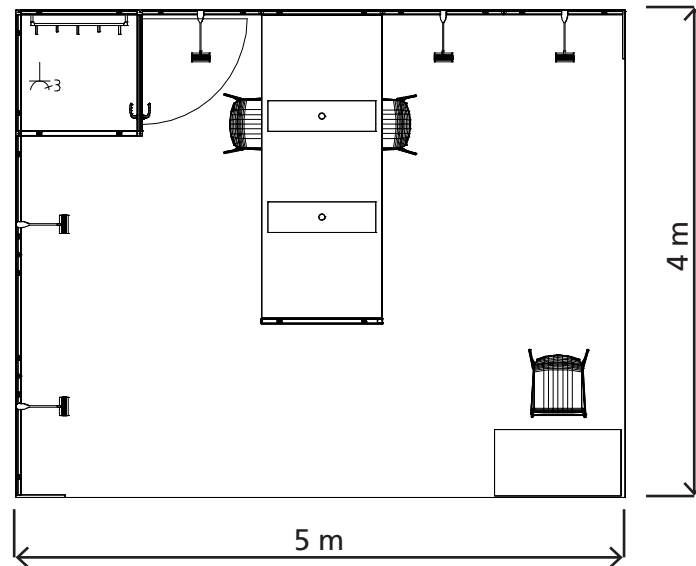

Neo effect

Graphic element with logo or inscription in Helvetica font, semi-bold, dark grey, 25 letters max. on each open side of the stand

Graphic column, height: 350 cm incl. ceiling with integrated spotlights, front covered with fabric print

Carpet, needle felt

Cubicle 1 sqm, with lockable door, 1 coat rack and 1 triple socket

1 LED spotlight per 4sqm stand area

Support-free design system „megawall“, wall infills white with shadow gap, height: 250 cm, walls can be covered with fabric prints (upon request)

1 bar table, white, 118x59x110 cm,
3 „Kuadra“ bar stools, white

Counter „Leipzig“, 100x50x100 cm, white, open